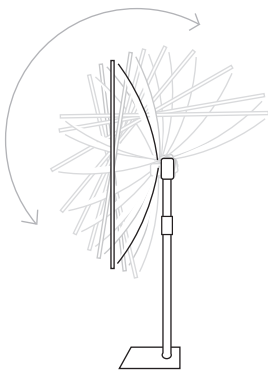

display in a new direction **compass**

Shown behind a six foot table.
Graphic size is 62"x36"

One of the most unique display stands to come around in a long time, Compass is truly special. Four practical rectangle graphic sizes are mounted to a variable height telescoping mast. The banner-to-mast mount is an innovative hub that allows the banner to rotate at different angles as well as tilt up or down.

Applications:

- **Product backdrops.** Perfect to promote floor-standing products like lawn mowers, tillers and more.
- **Dynamic angled multi-unit backwalls.** Layer, stagger or line up.
- **Directional signage.** Message placement at multiple vantage points.
- **Combine with a table and table throw.** Since the banner sits behind the table, Compass allows full use of the entire table top.

Banner can be tilted forward or backward. Project your message to a higher level platform or tilt downward to a lower level.

Banner can be rotated and locked into any position. Display at an angle and see how many heads turn!

Compass mates up perfectly behind and over a table. Frees up the entire table top for your products, literature and more!

Well made, easy to use and aggressively priced the Compass banner stand is an incredible value. Versatile and unique no other banner stand combines tilt/rotate to create dynamic backwalls, serve as a table top header (behind the table) and is perfect for floor-standing product backwalls ... Compass does it all!