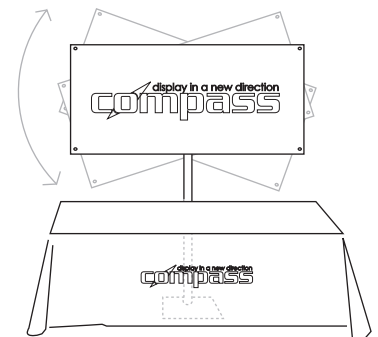

display in a new direction **compass**

Shown behind a six foot table.
Graphic size is 62"x36"

One of the most unique display stands to come around in a long time, Compass is truly special. Four practical rectangle graphic sizes are mounted to a variable height telescoping mast. The banner-to-mast mount is an innovative hub that allows the banner to rotate at different angles as well as tilt up or down.

Applications:

- **Product backdrops.** Perfect to promote floor-standing products like lawn mowers, tillers and more.
- **Dynamic angled multi-unit backwalls.** Layer, stagger or line up.
- **Directional signage.** Message placement at multiple vantage points.
- **Combine with a table and table throw.** Since the banner sits behind the table, Compass allows full use of the entire table top.

Banner can be tilted forward or backward. Project your message to a higher level platform or tilt downward to a lower level.

Banner can be rotated and locked into any position. Display at an angle and see how many heads turn!

Compass mates up perfectly behind and over a table. Frees up the entire table top for your products, literature and more!

Well made, easy to use and aggressively priced the Compass banner stand is an incredible value. Versatile and unique no other banner stand combines tilt/rotate to create dynamic backwalls, serve as a table top header (behind the table) and is perfect for floor-standing product backwalls ... Compass does it all!