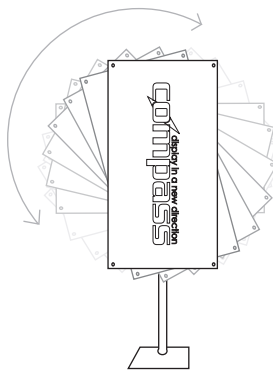

display in a new direction **compass**

Shown behind a six foot table.
Graphic size is 62"x36"

One of the most unique display stands to come around in a long time, Compass is truly special. Four practical rectangle graphic sizes are mounted to a variable height telescoping mast. The banner-to-mast mount is an innovative hub that allows the banner to rotate at different angles as well as tilt up or down.

Applications:

- **Product backdrops.** Perfect to promote floor-standing products like lawn mowers, tillers and more.
- **Dynamic angled multi-unit backwalls.** Layer, stagger or line up.
- **Directional signage.** Message placement at multiple vantage points.
- **Combine with a table and table throw.** Since the banner sits behind the table, Compass allows full use of the entire table top.

Banner can be tilted forward or backward. Project your message to a higher level platform or tilt downward to a lower level.

Banner can be rotated and locked into any position. Display at an angle and see how many heads turn!

Compass mates up perfectly behind and over a table. Frees up the entire table top for your products, literature and more!

Well made, easy to use and aggressively priced the Compass banner stand is an incredible value. Versatile and unique no other banner stand combines tilt/rotate to create dynamic backwalls, serve as a table top header (behind the table) and is perfect for floor-standing product backwalls ... Compass does it all!